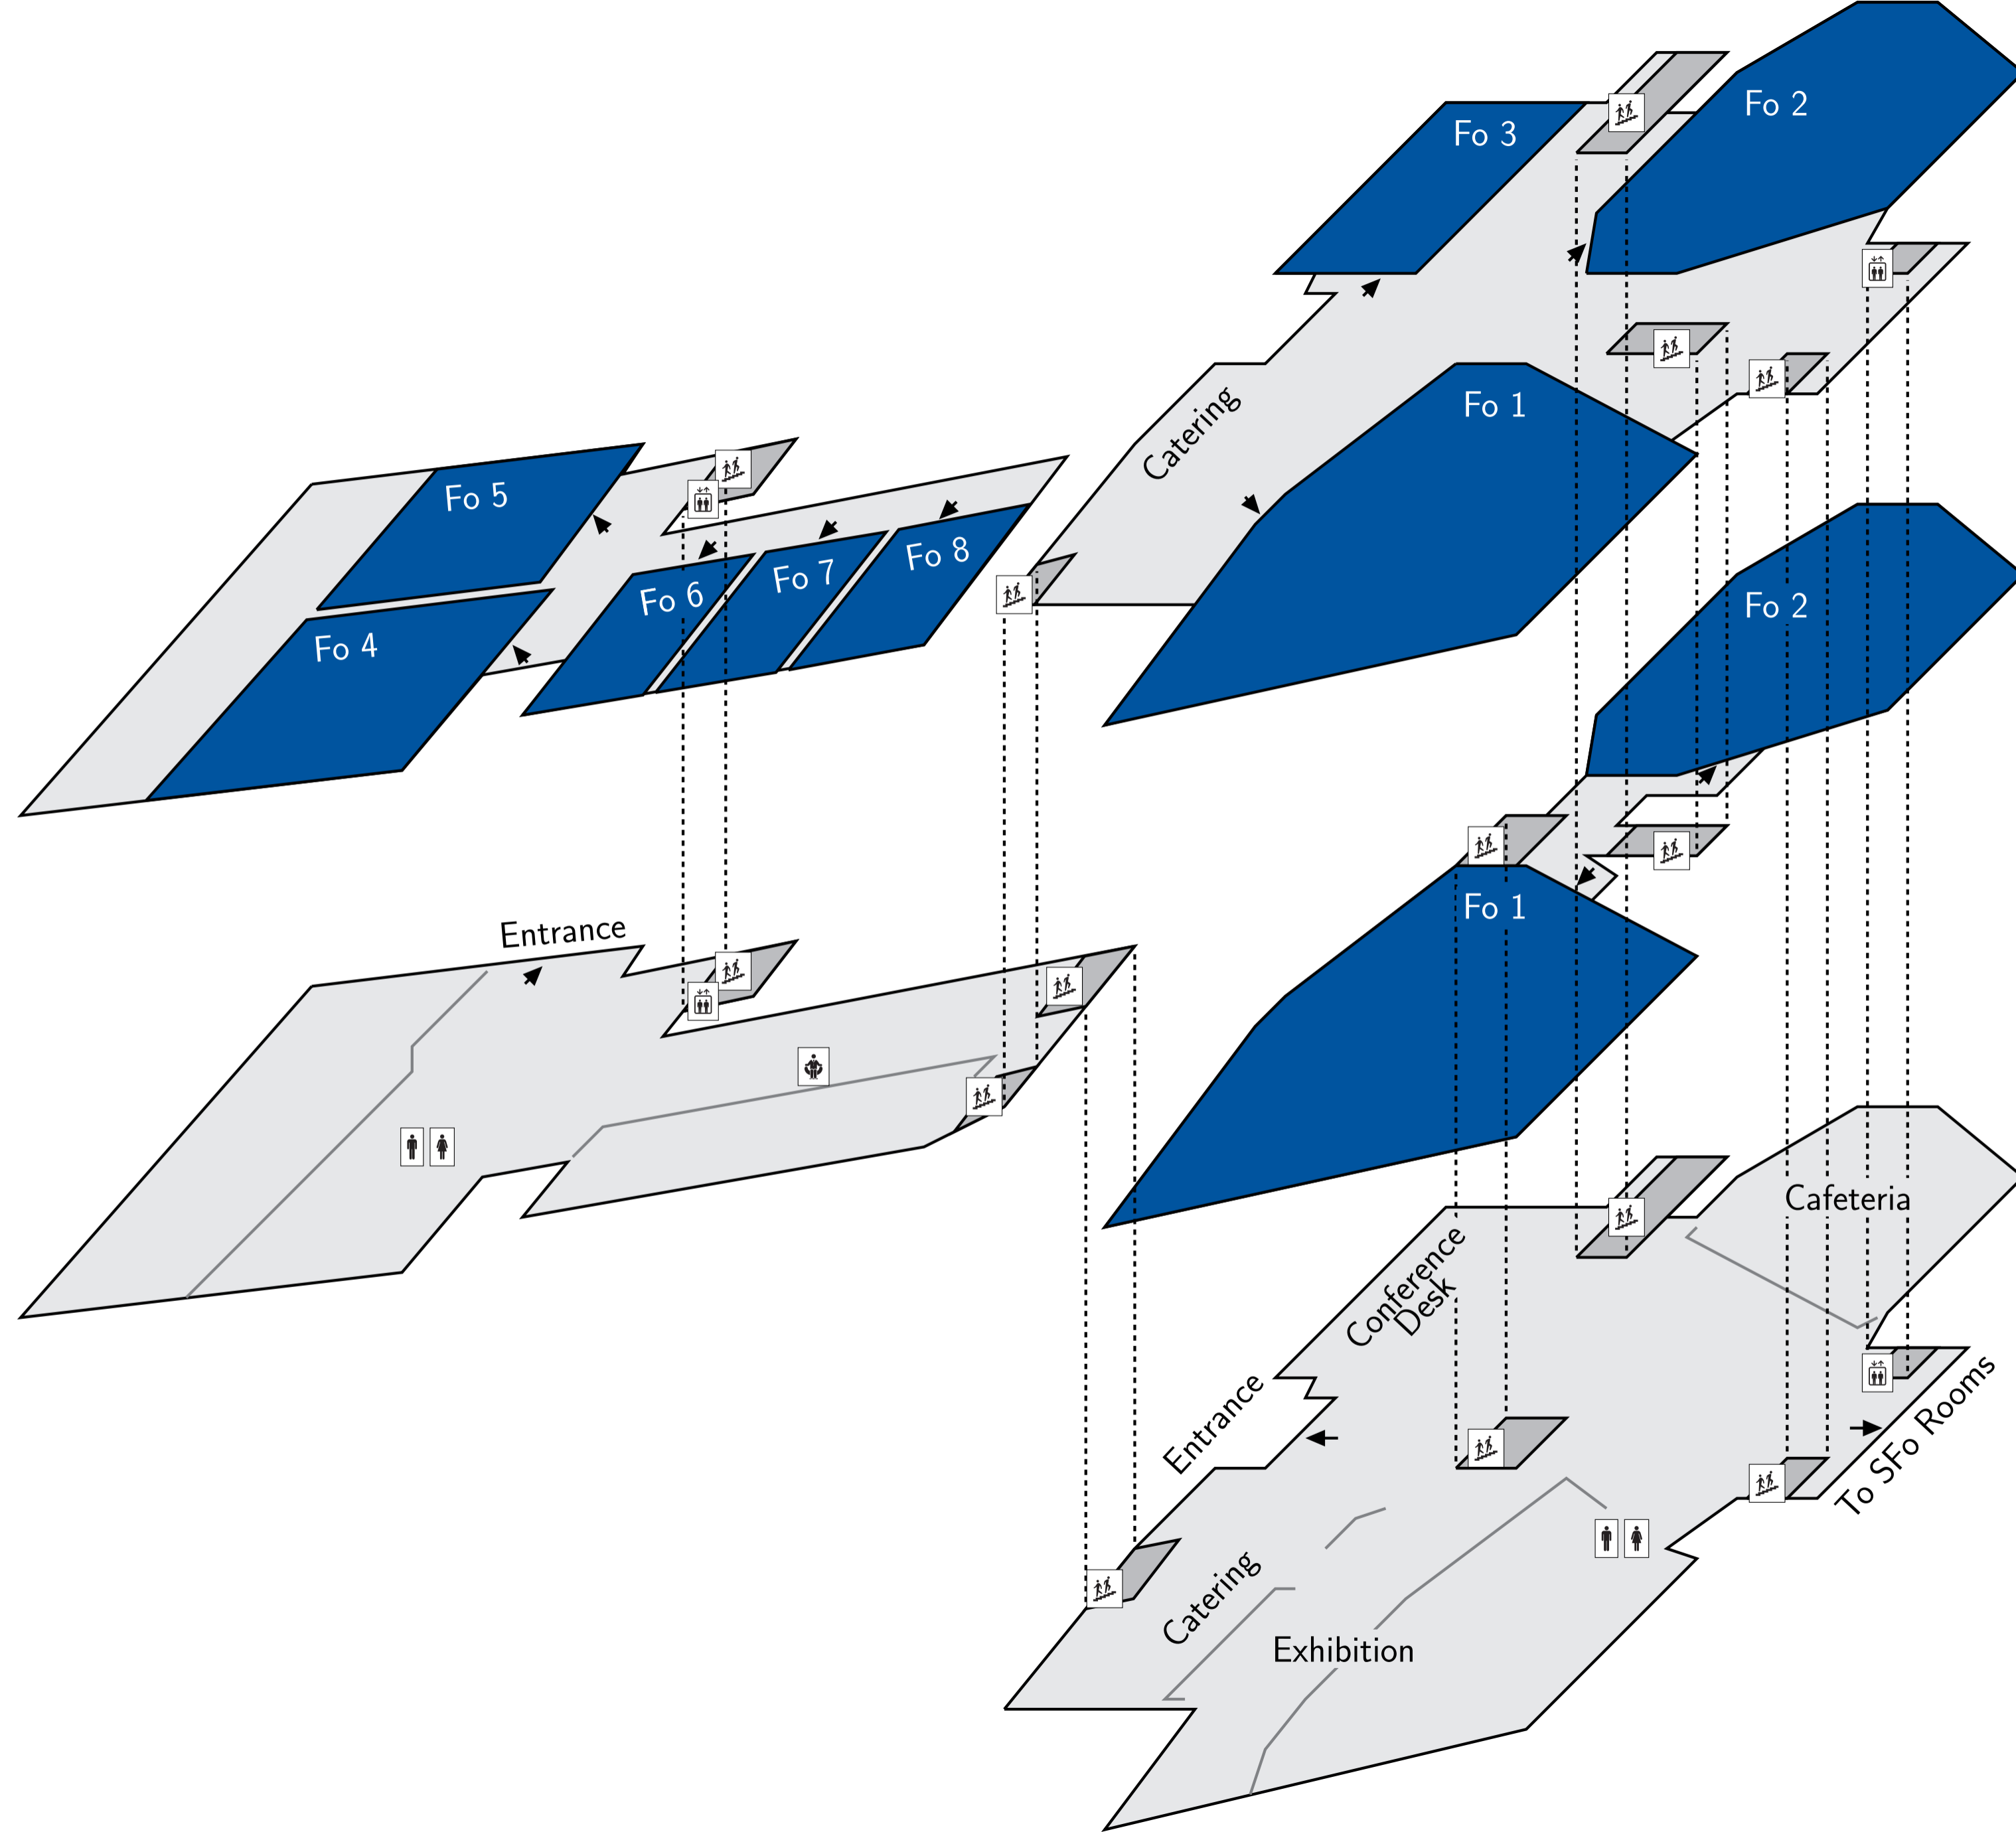

Super C

Aula, HG I-V  
Senatssitzungssaal

AS

Shared Space

Fo 1-8

SFo 1-14

001  
004

-  Elevator
-  Stairs
-  Ladies restroom
-  Gents restroom
-  Chairs

-  Elevator
-  Stairs
-  Ladies restroom
-  Gents restroom
-  Chairs

-  Elevator
-  Stairs
-  Ladies restroom
-  Gents restroom
-  Chairs

-  Elevator
-  Stairs
-  Ladies restroom
-  Gents restroom
-  Chairs